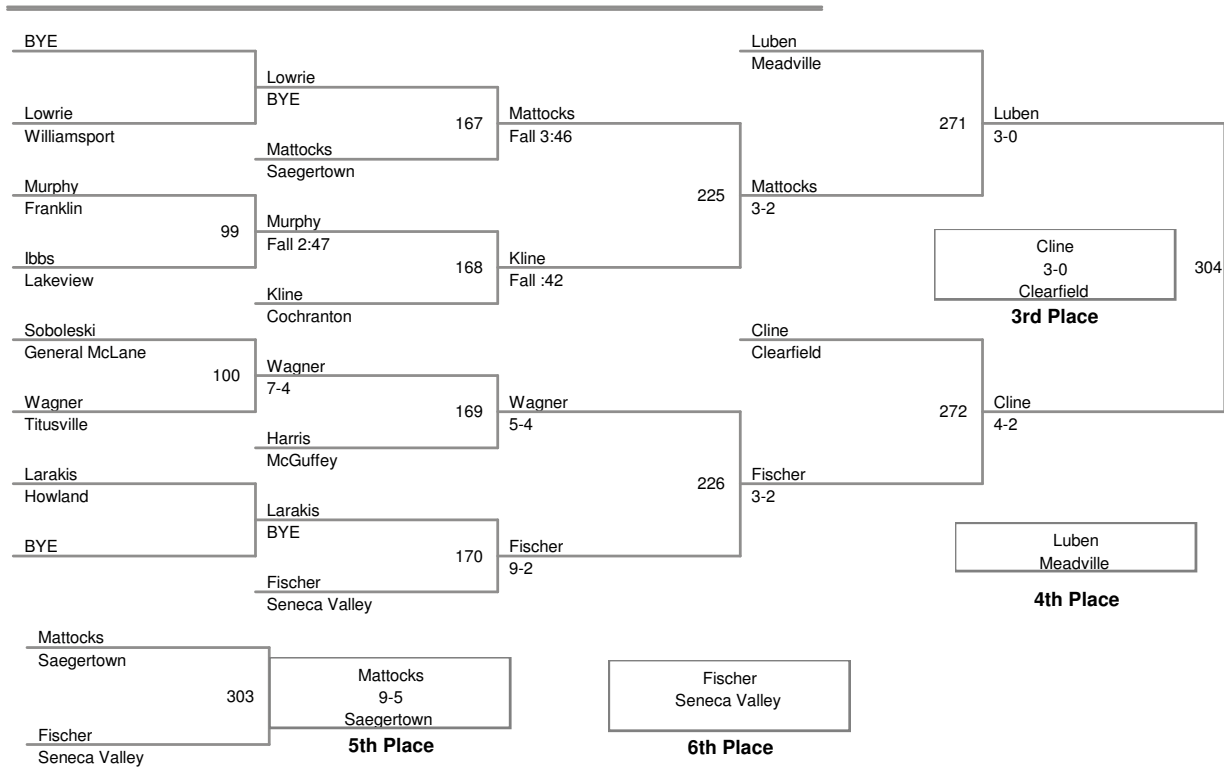

2015 Tool City Tournament
2015 Tool City Division

132 Lbs