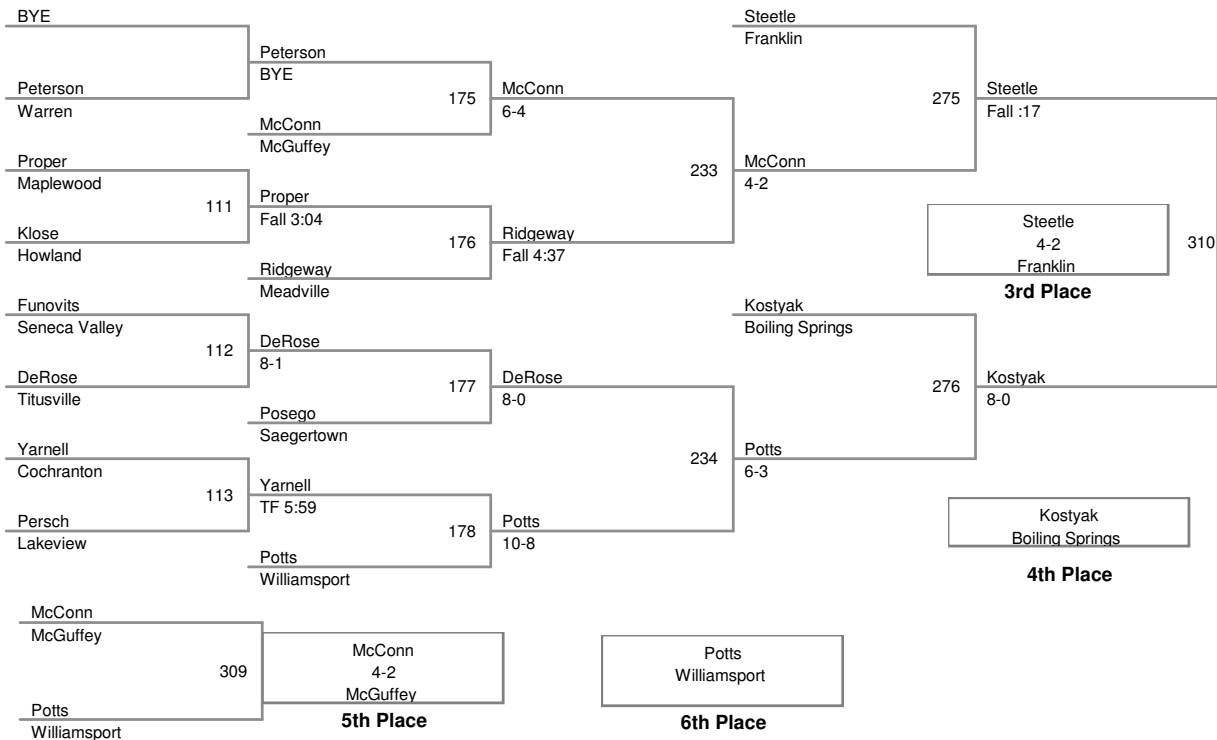

126 Lbs

2015 Tool City Tournament
2015 Tool City Division

132 Lbs

2015 Tool City Tournament
2015 Tool City Division

138 Lbs

2015 Tool City Tournament
2015 Tool City Division

145 Lbs

2015 Tool City Tournament
2015 Tool City Division