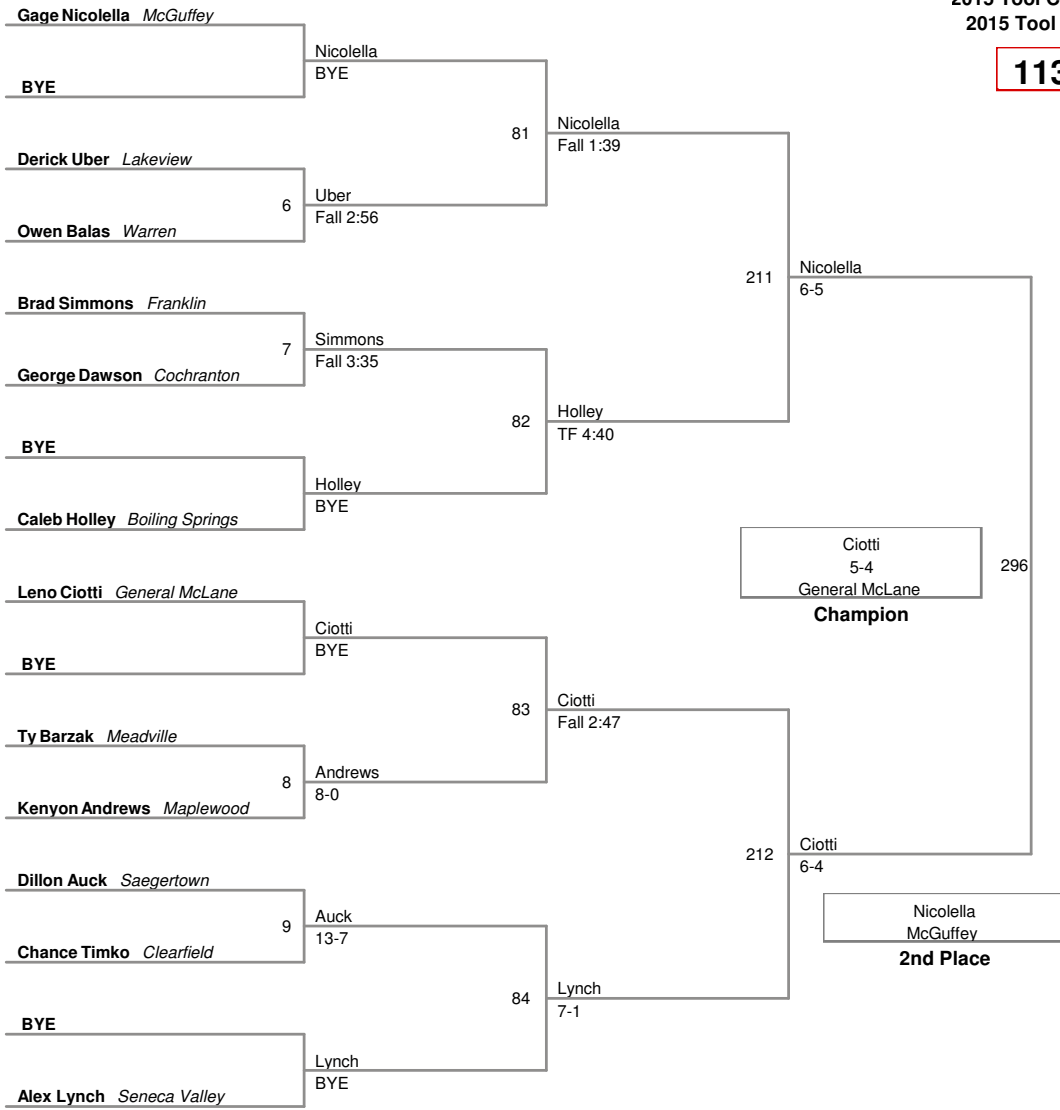

2015 Tool City Tournament
2015 Tool City Division

106 Lbs

2015 Tool City Tournament
2015 Tool City Division

113 Lbs

2015 Tool City Tournament
2015 Tool City Division

120 Lbs

2015 Tool City Tournament
2015 Tool City Division