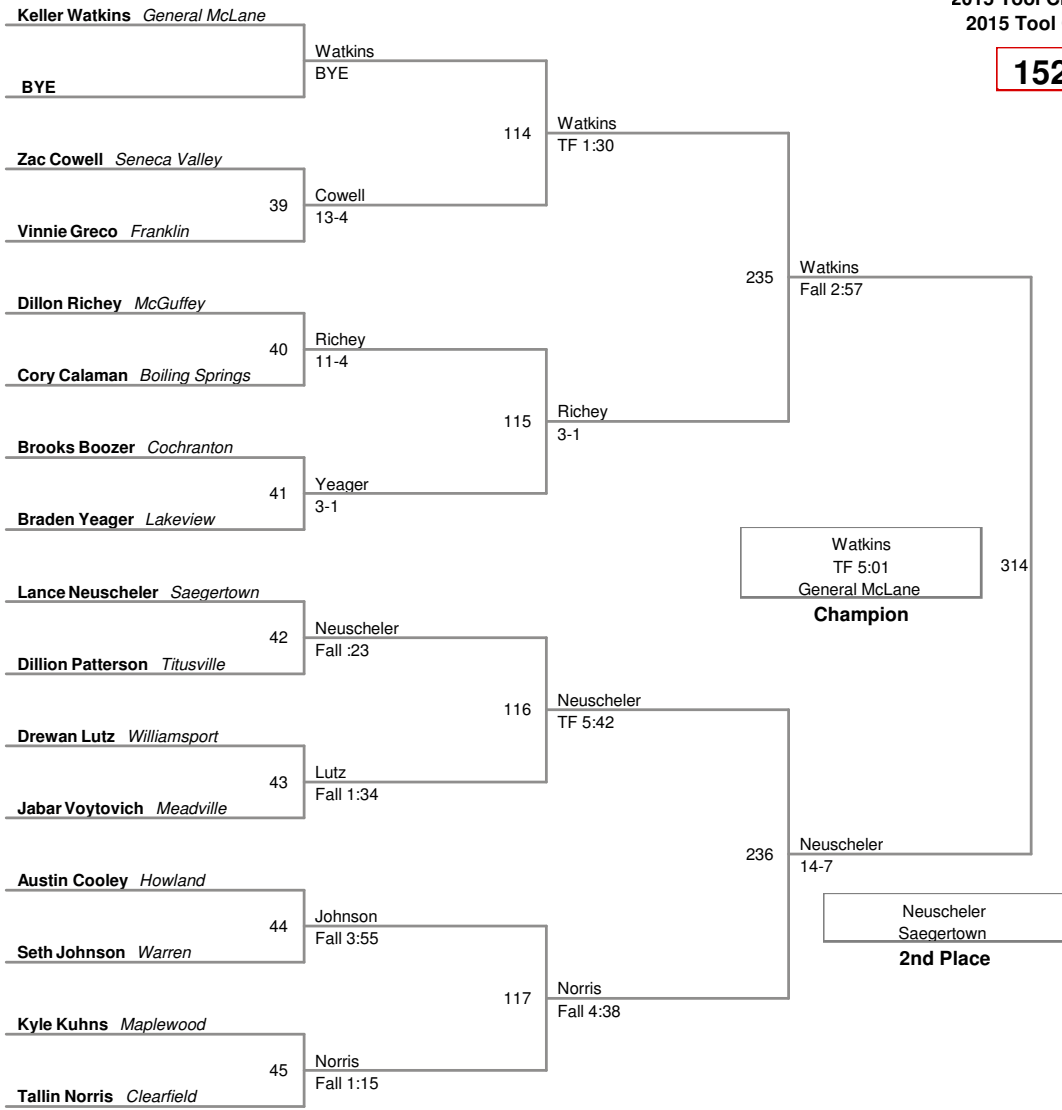

2015 Tool City Tournament
2015 Tool City Division

152 Lbs