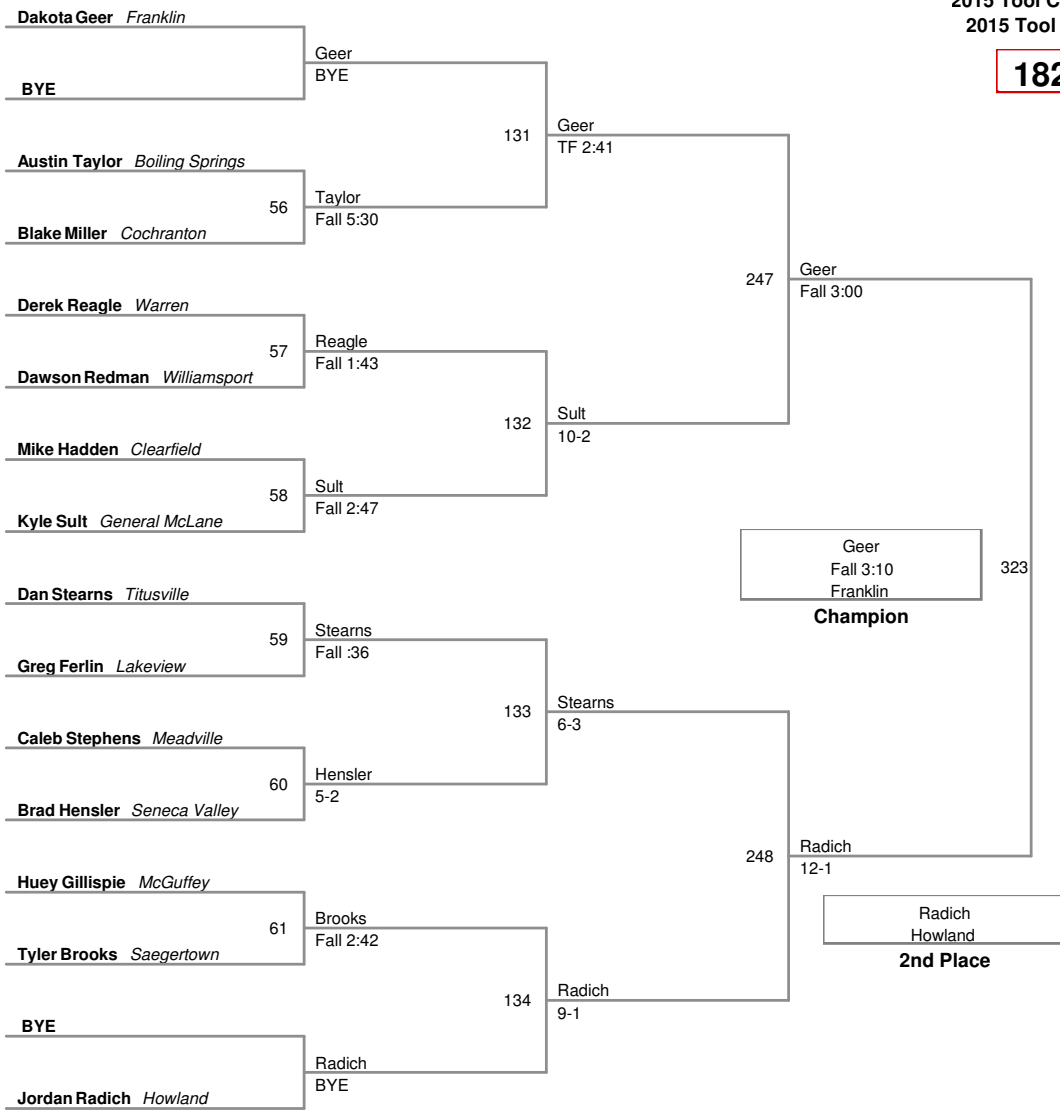

152 Lbs

2015 Tool City Tournament
2015 Tool City Division

160 Lbs

2015 Tool City Tournament
2015 Tool City Division

170 Lbs

2015 Tool City Tournament
2015 Tool City Division

182 Lbs

2015 Tool City Tournament
2015 Tool City Division