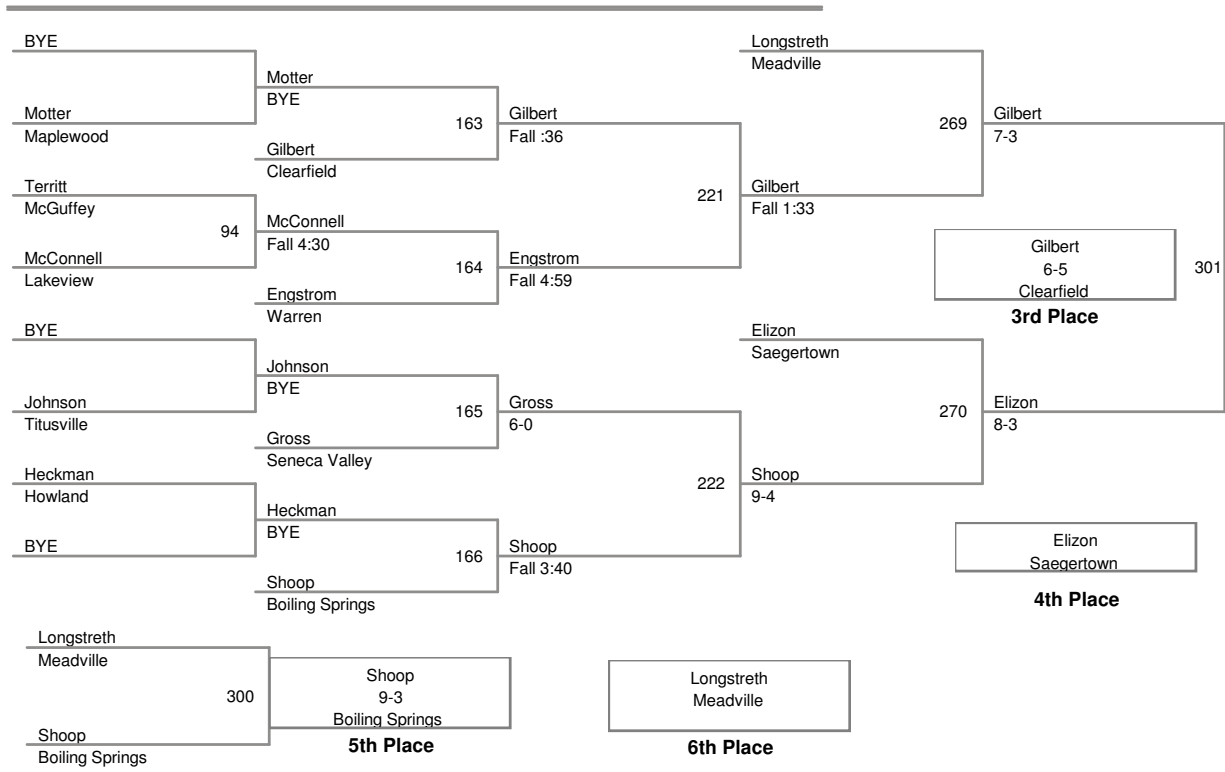

2015 Tool City Tournament
2015 Tool City Division

126 Lbs