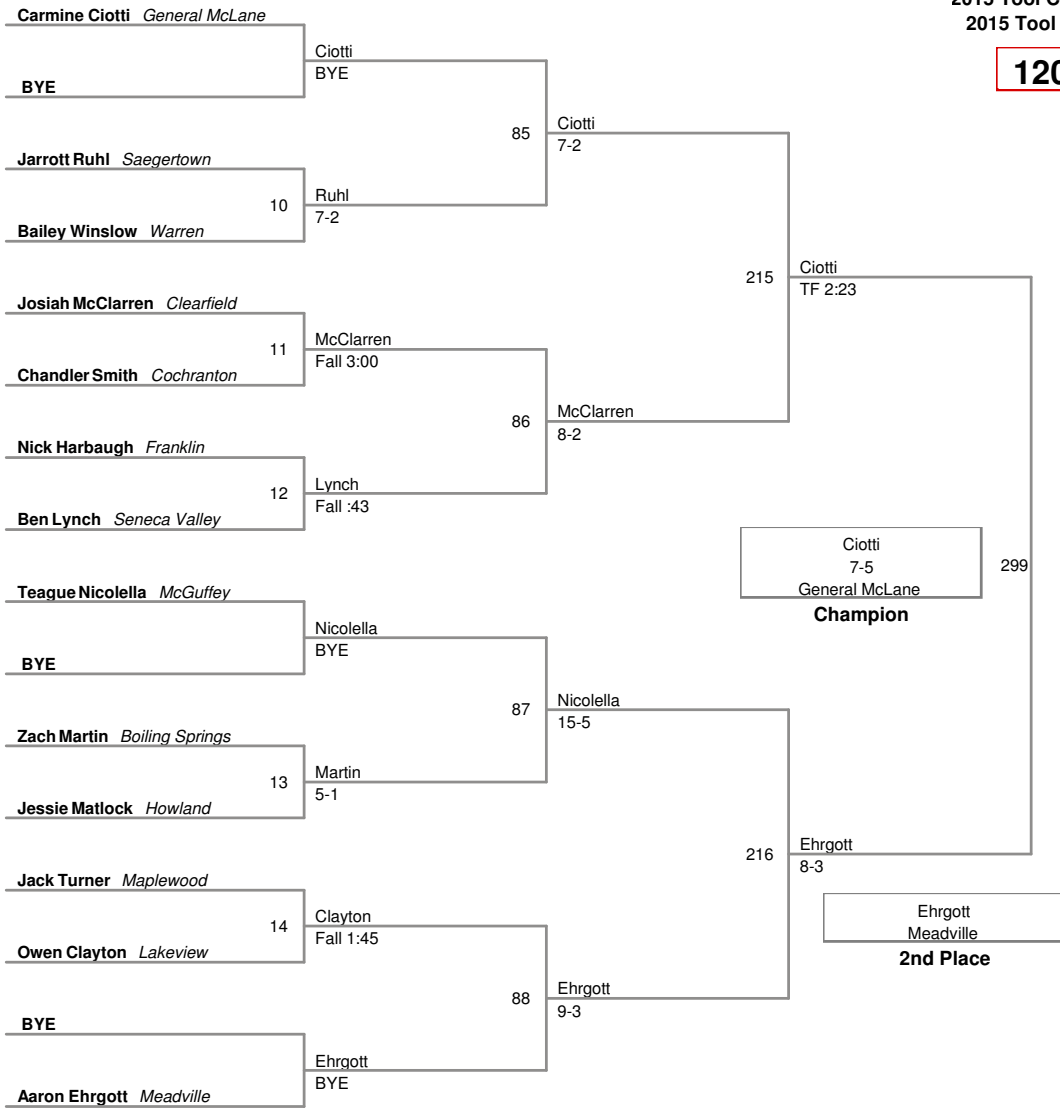

2015 Tool City Tournament
2015 Tool City Division

106 Lbs

2015 Tool City Tournament
2015 Tool City Division

113 Lbs

2015 Tool City Tournament
2015 Tool City Division

120 Lbs

2015 Tool City Tournament
2015 Tool City Division