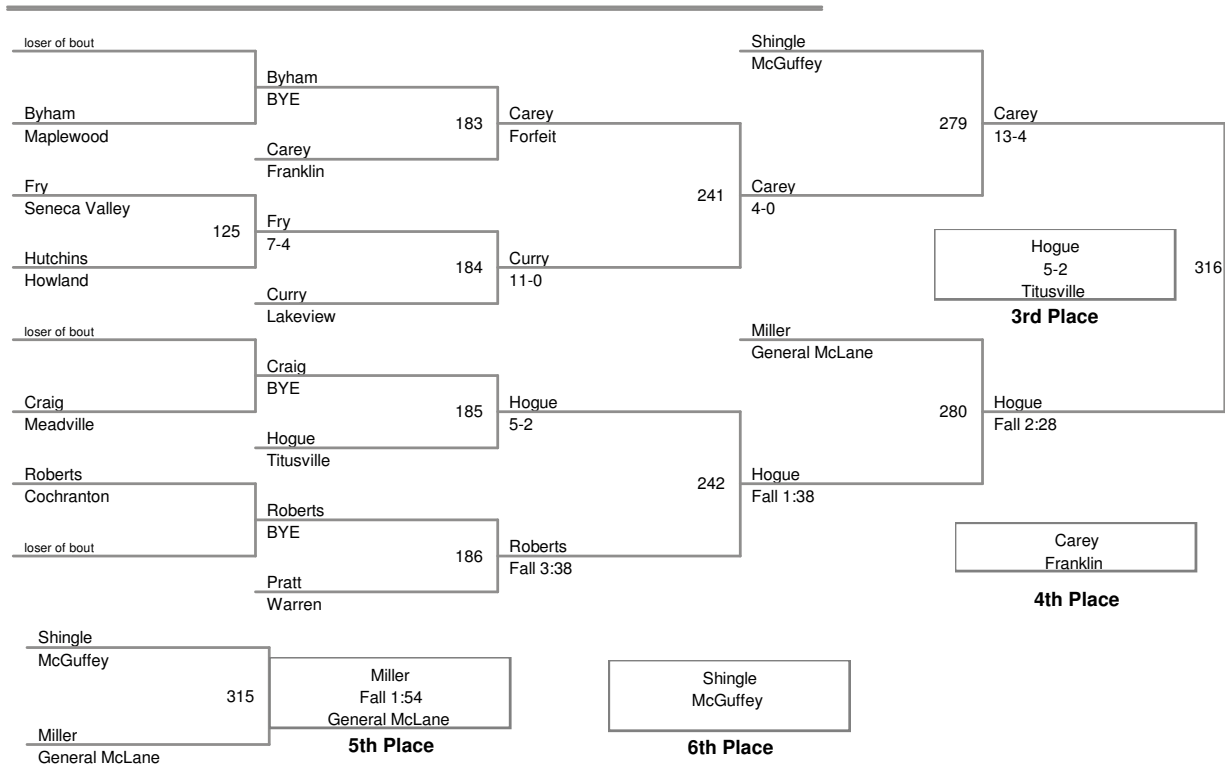

2015 Tool City Tournament
2015 Tool City Division

160 Lbs