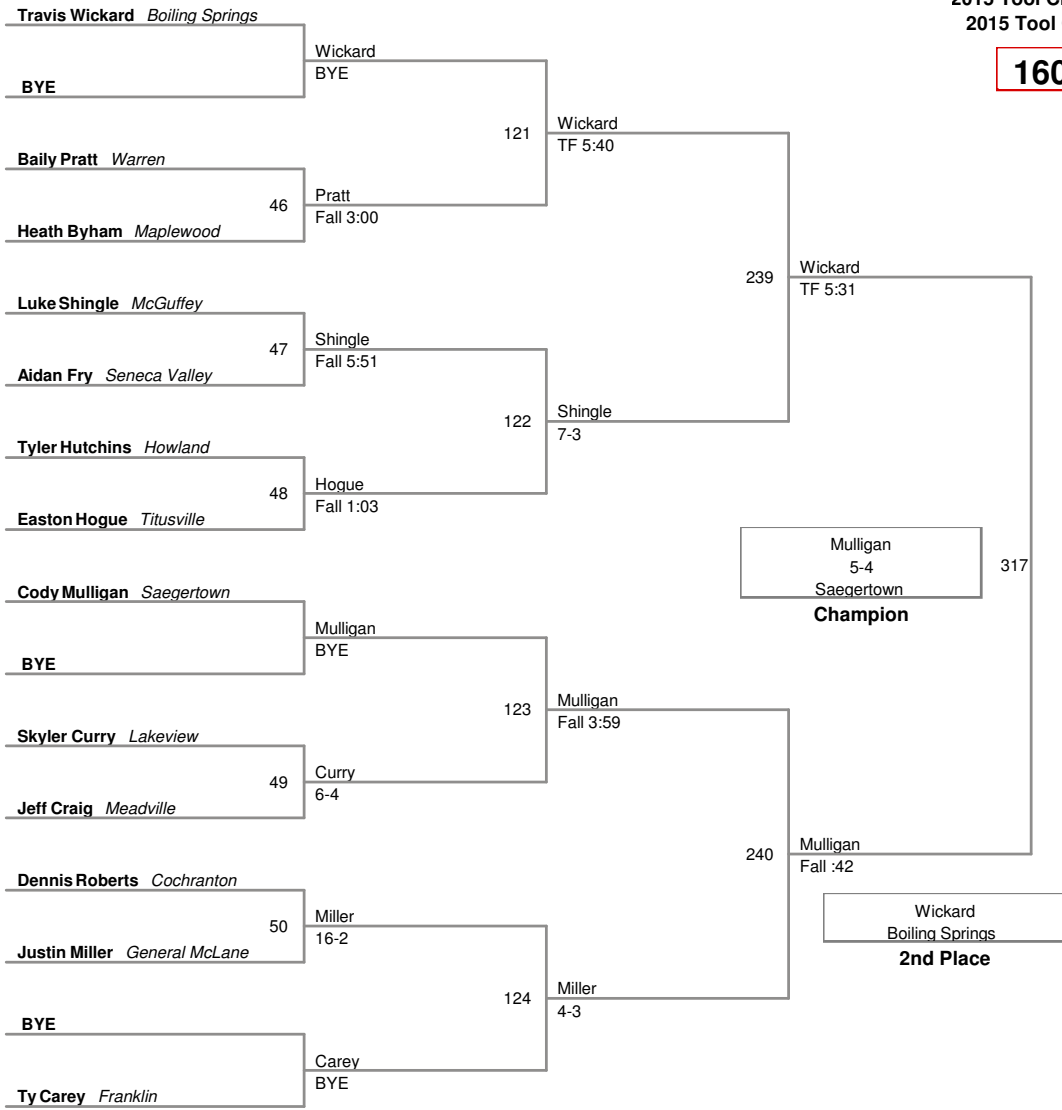

2015 Tool City Tournament
2015 Tool City Division

160 Lbs