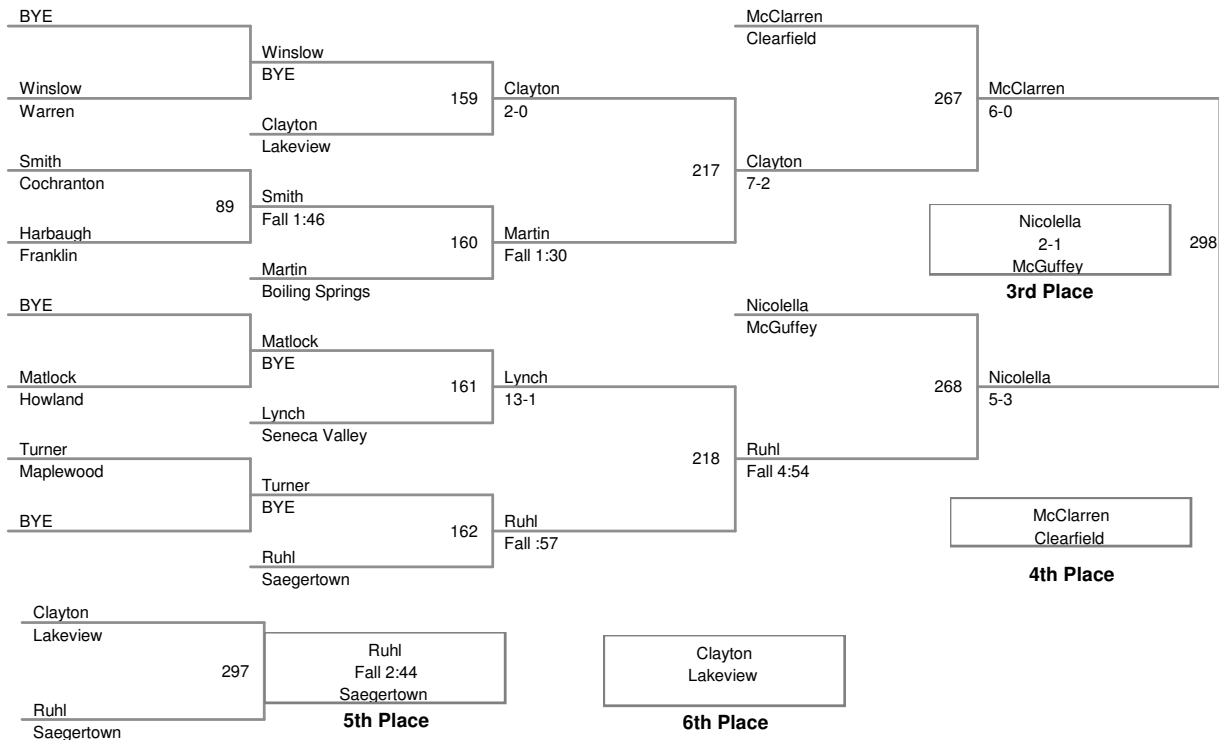

2015 Tool City Tournament
2015 Tool City Division

106 Lbs

2015 Tool City Tournament
2015 Tool City Division

113 Lbs

2015 Tool City Tournament
2015 Tool City Division

120 Lbs

2015 Tool City Tournament
2015 Tool City Division