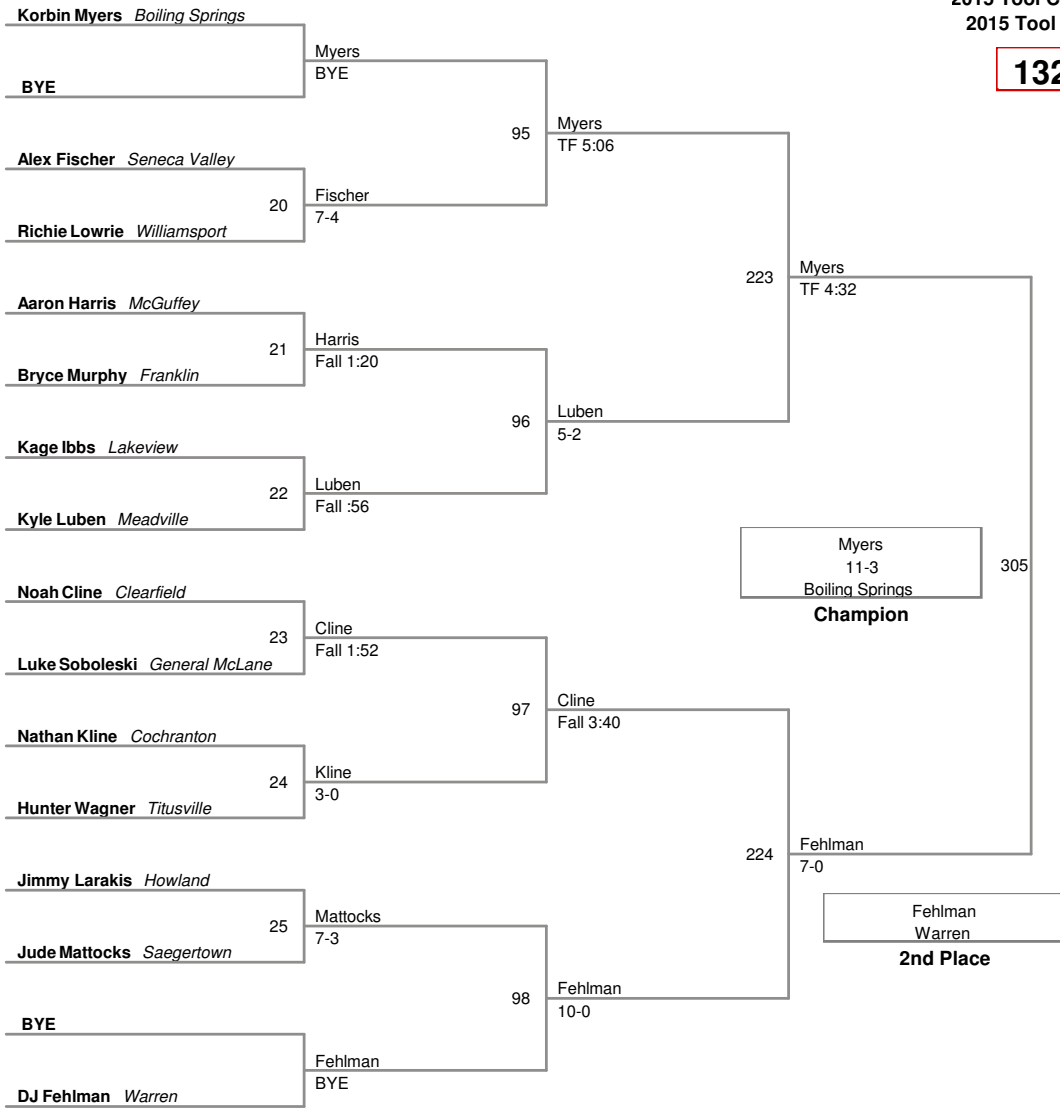

2015 Tool City Tournament
2015 Tool City Division

132 Lbs