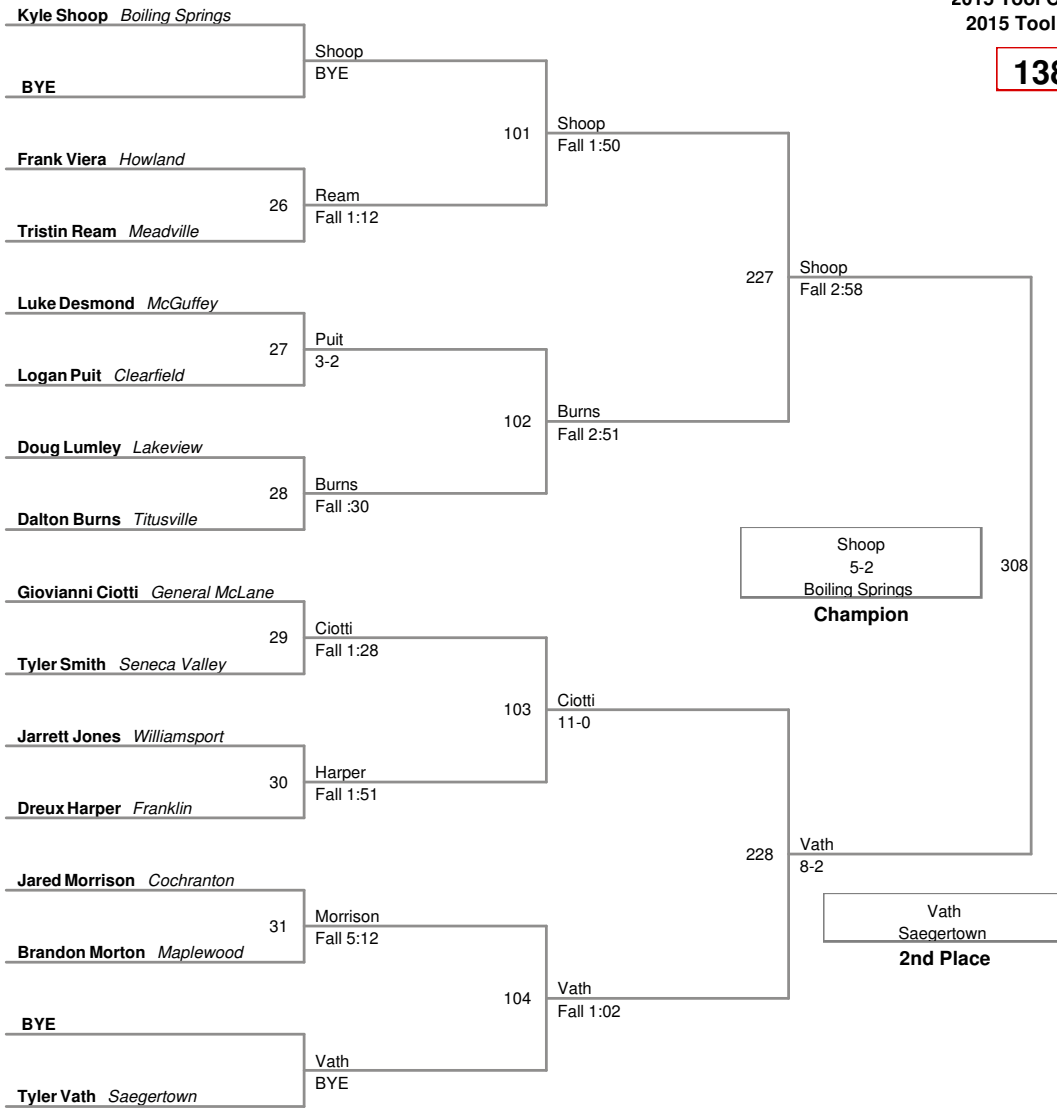

126 Lbs

2015 Tool City Tournament
2015 Tool City Division

132 Lbs

2015 Tool City Tournament
2015 Tool City Division

138 Lbs

2015 Tool City Tournament
2015 Tool City Division

145 Lbs

2015 Tool City Tournament
2015 Tool City Division