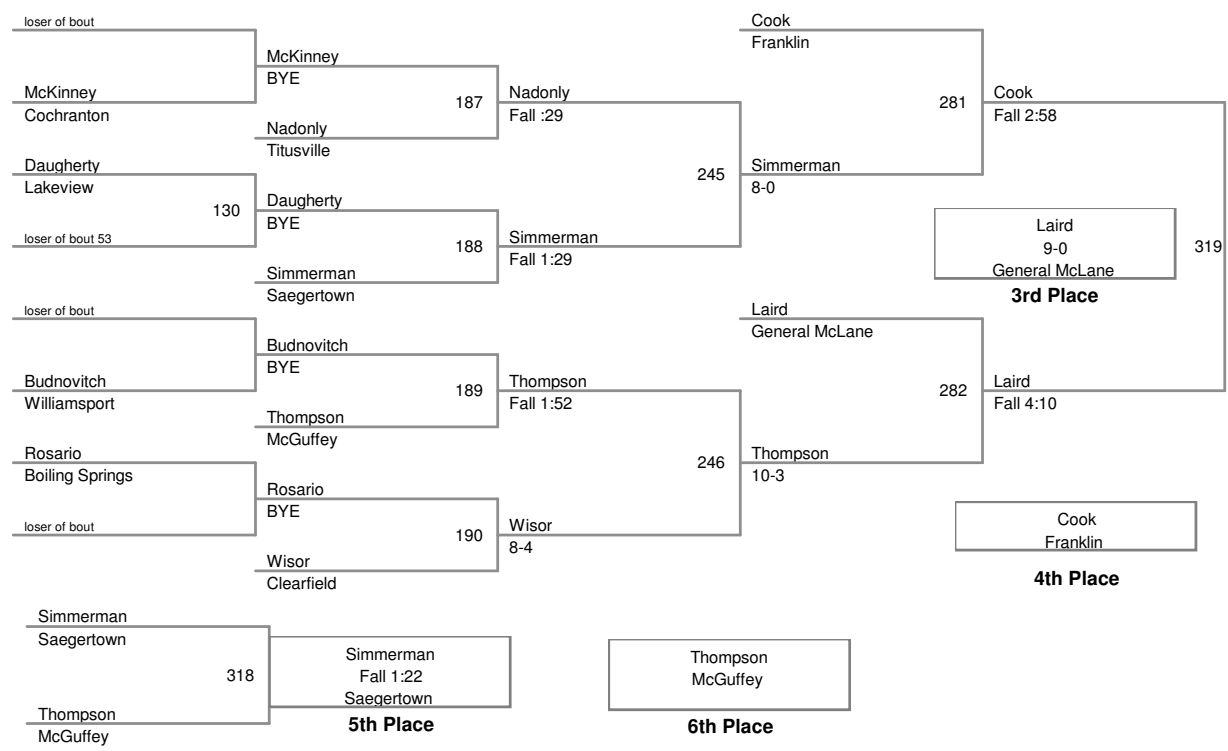

152 Lbs

2015 Tool City Tournament
2015 Tool City Division

160 Lbs

2015 Tool City Tournament
2015 Tool City Division

170 Lbs

2015 Tool City Tournament
2015 Tool City Division

182 Lbs

2015 Tool City Tournament
2015 Tool City Division