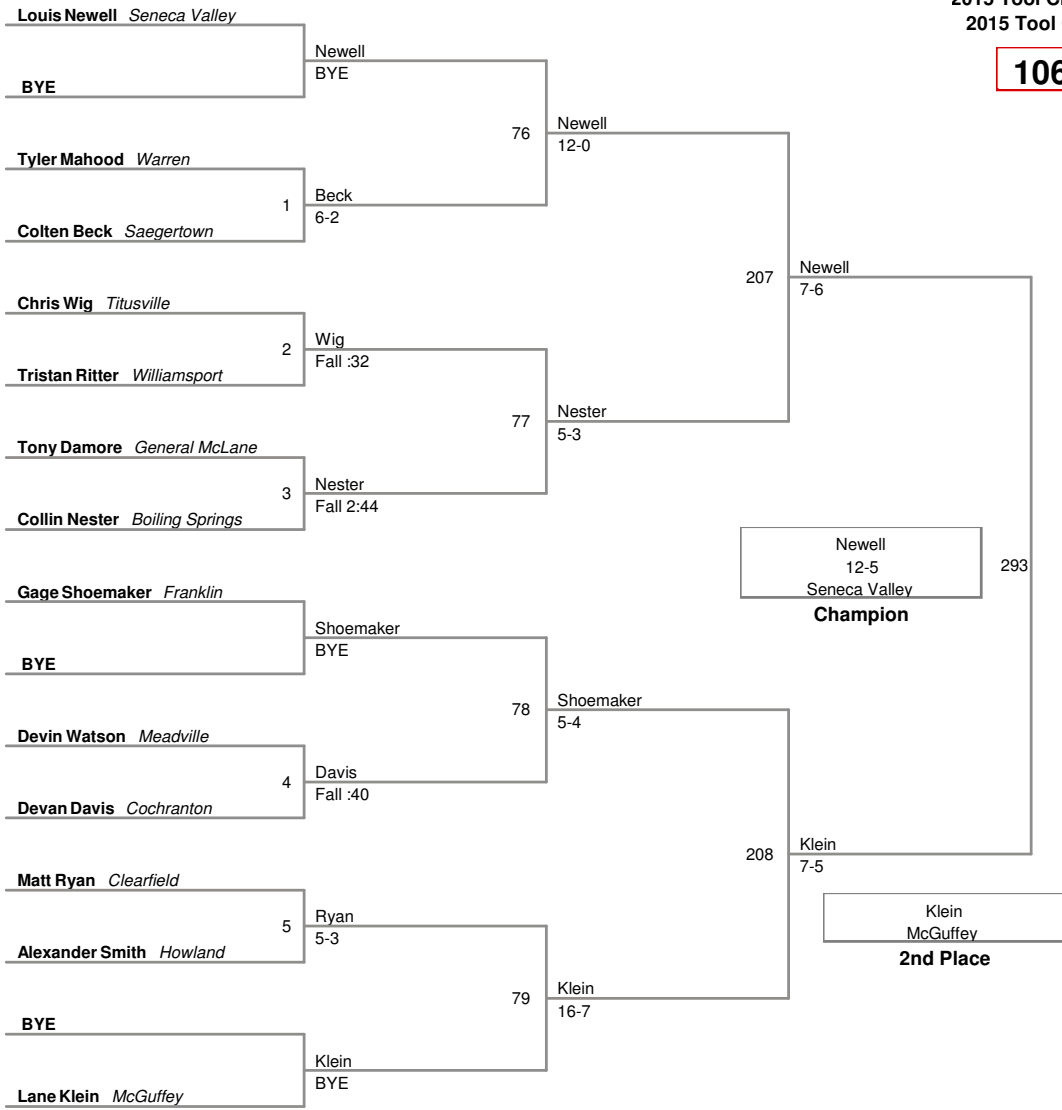

2015 Tool City Tournament
2015 Tool City Division

106 Lbs

2015 Tool City Tournament
2015 Tool City Division

113 Lbs

2015 Tool City Tournament
2015 Tool City Division

120 Lbs

2015 Tool City Tournament
2015 Tool City Division