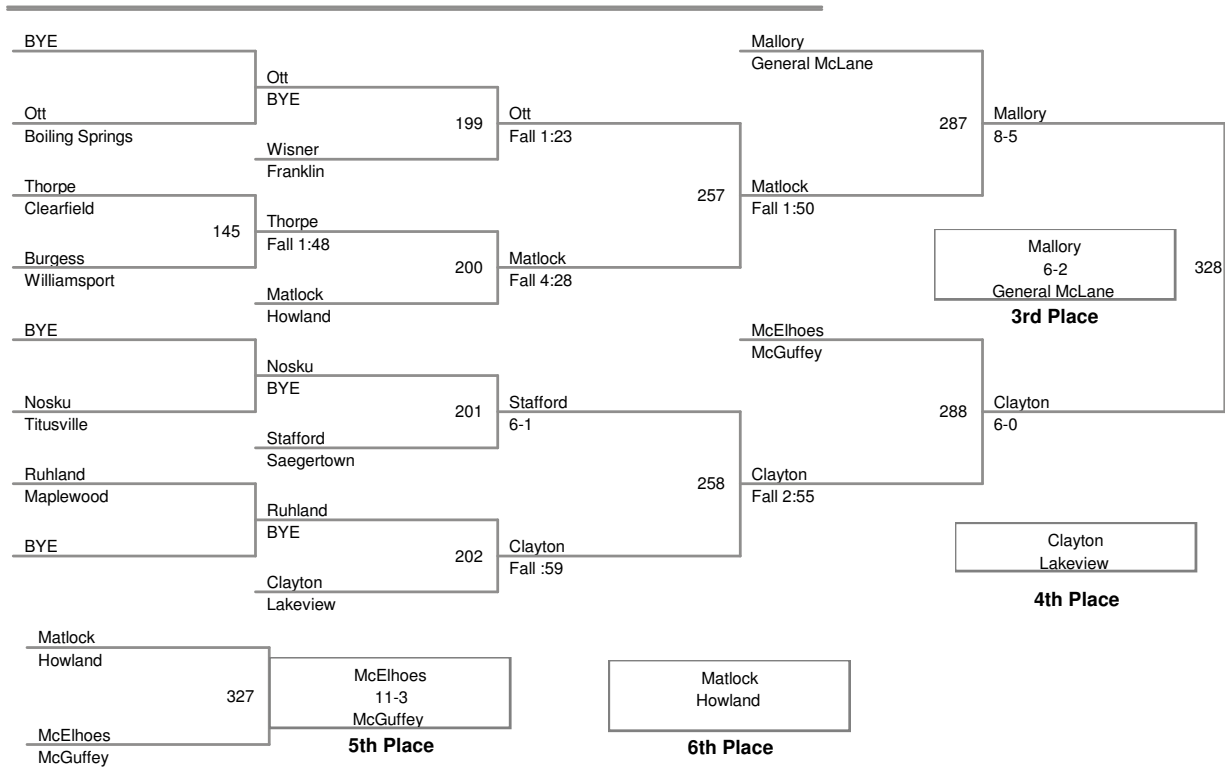

2015 Tool City Tournament
2015 Tool City Division

220 Lbs