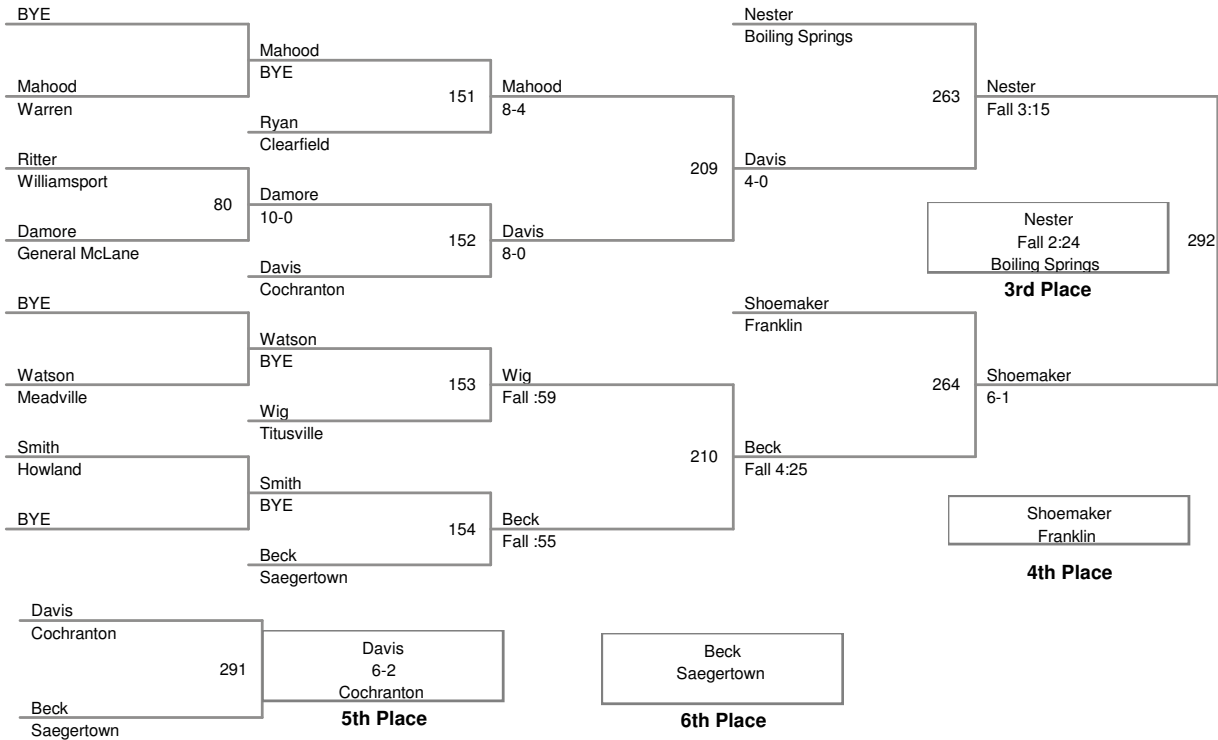

2015 Tool City Tournament
2015 Tool City Division

106 Lbs

2015 Tool City Tournament
2015 Tool City Division

113 Lbs

2015 Tool City Tournament
2015 Tool City Division

120 Lbs

2015 Tool City Tournament
2015 Tool City Division