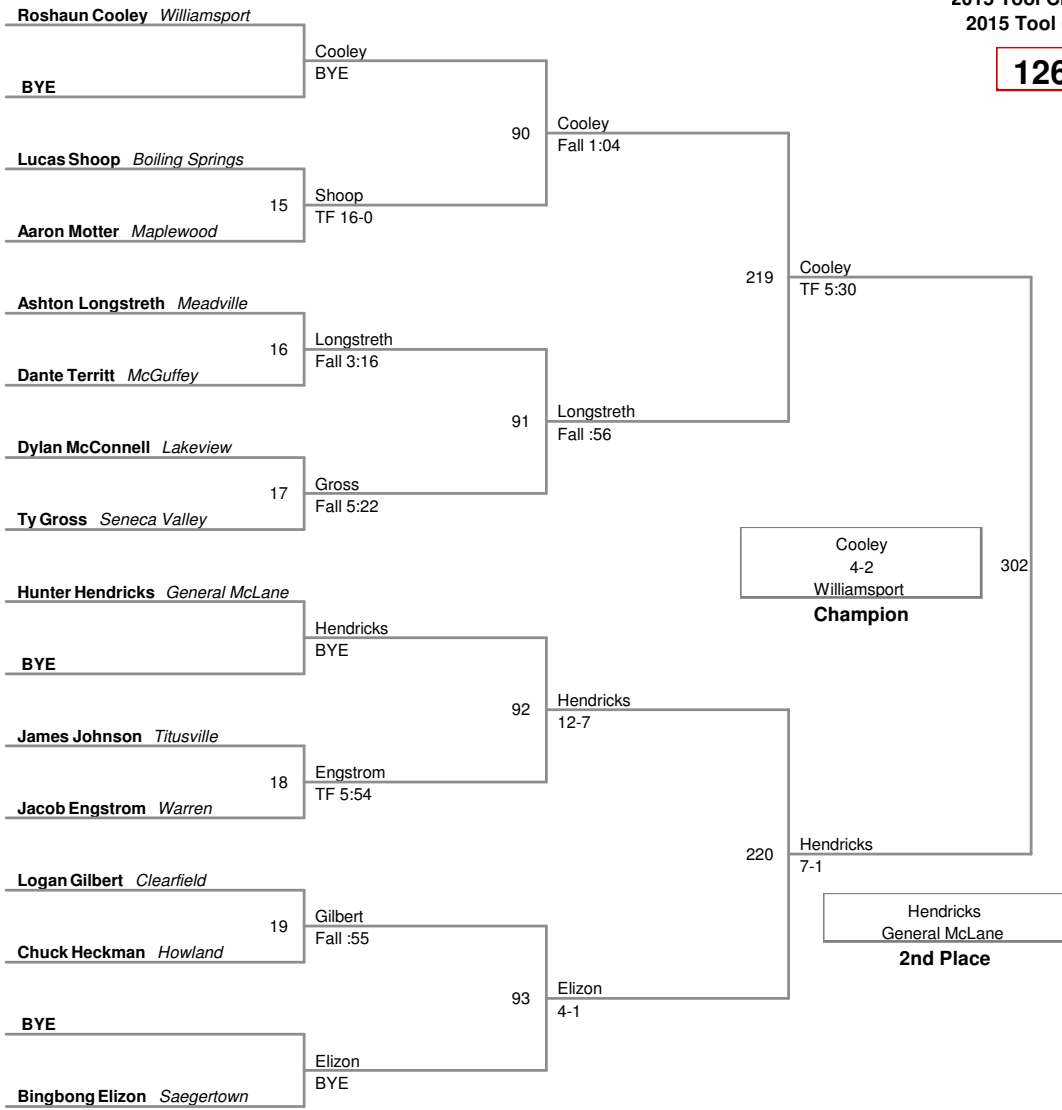

2015 Tool City Tournament
2015 Tool City Division

126 Lbs