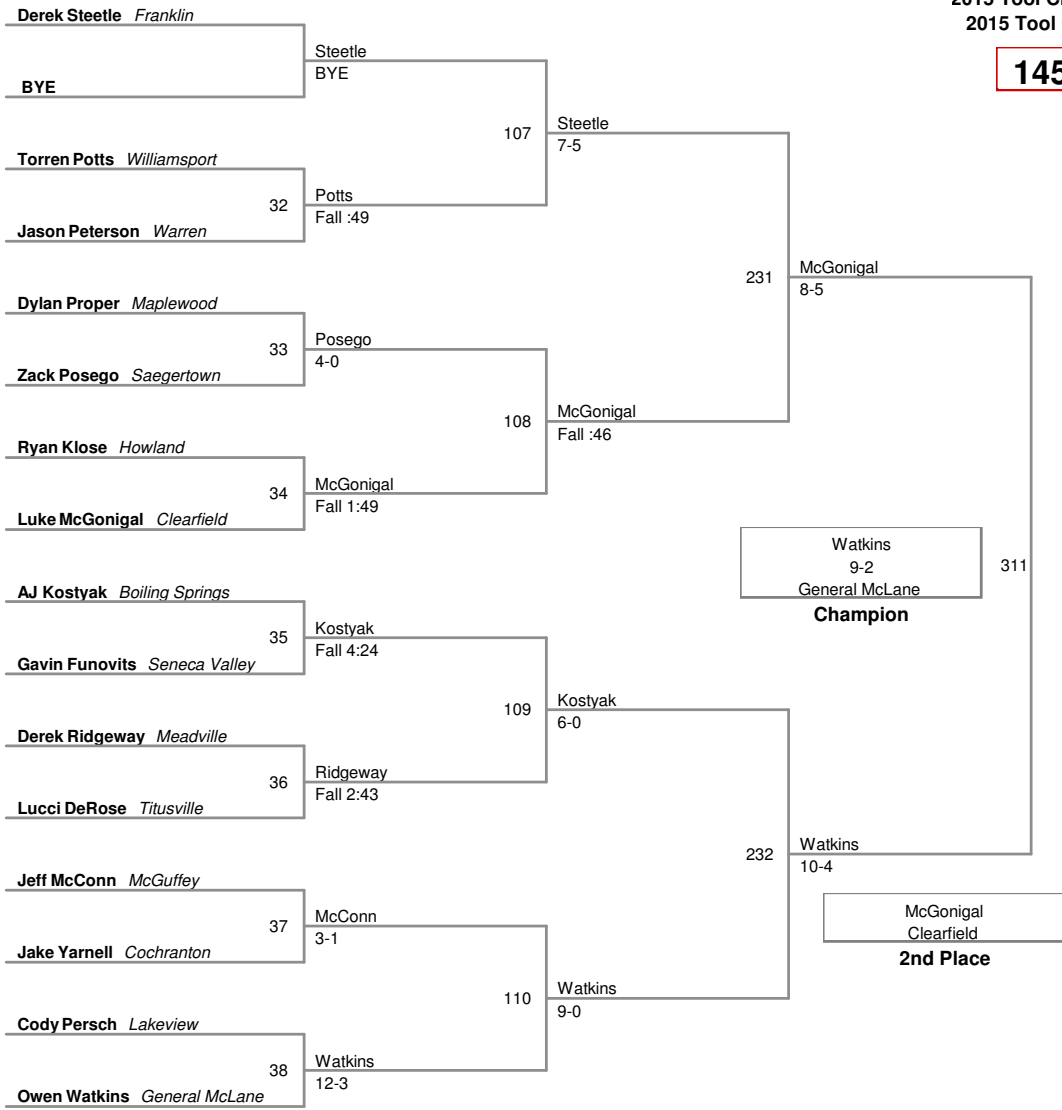

126 Lbs

2015 Tool City Tournament
2015 Tool City Division

132 Lbs

2015 Tool City Tournament
2015 Tool City Division

138 Lbs

2015 Tool City Tournament
2015 Tool City Division

145 Lbs

2015 Tool City Tournament
2015 Tool City Division