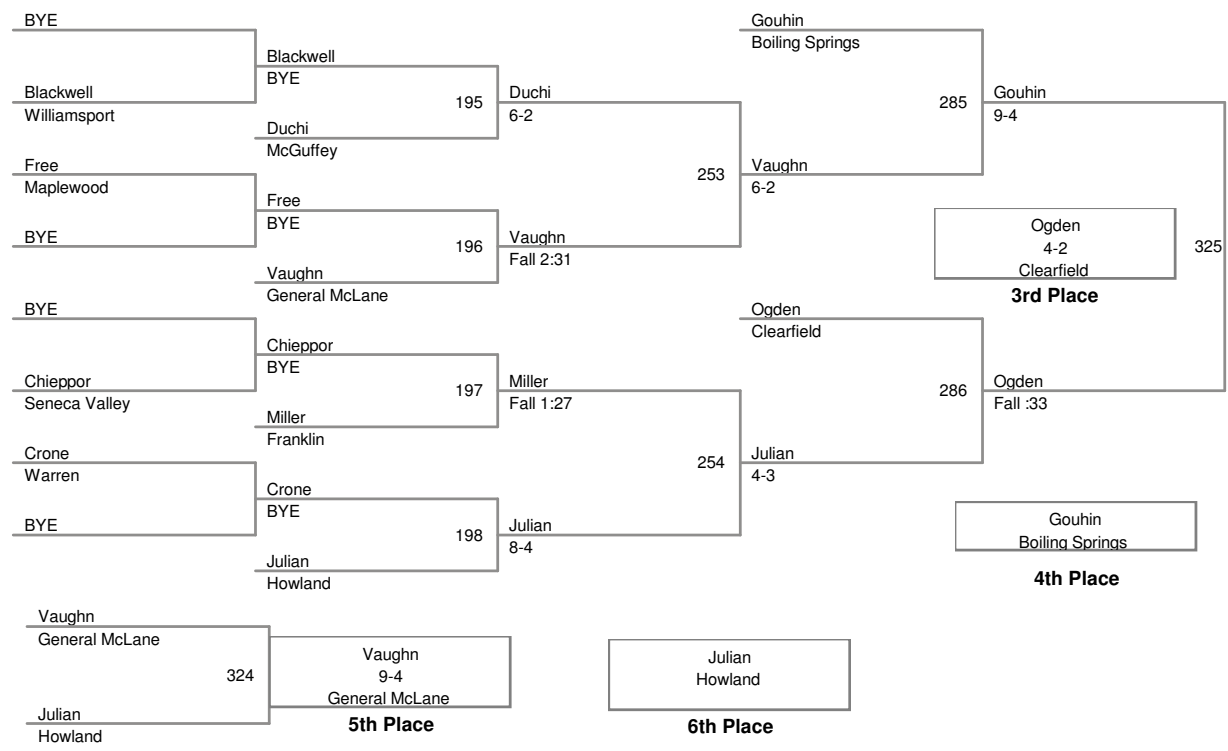

2015 Tool City Tournament
2015 Tool City Division

195 Lbs