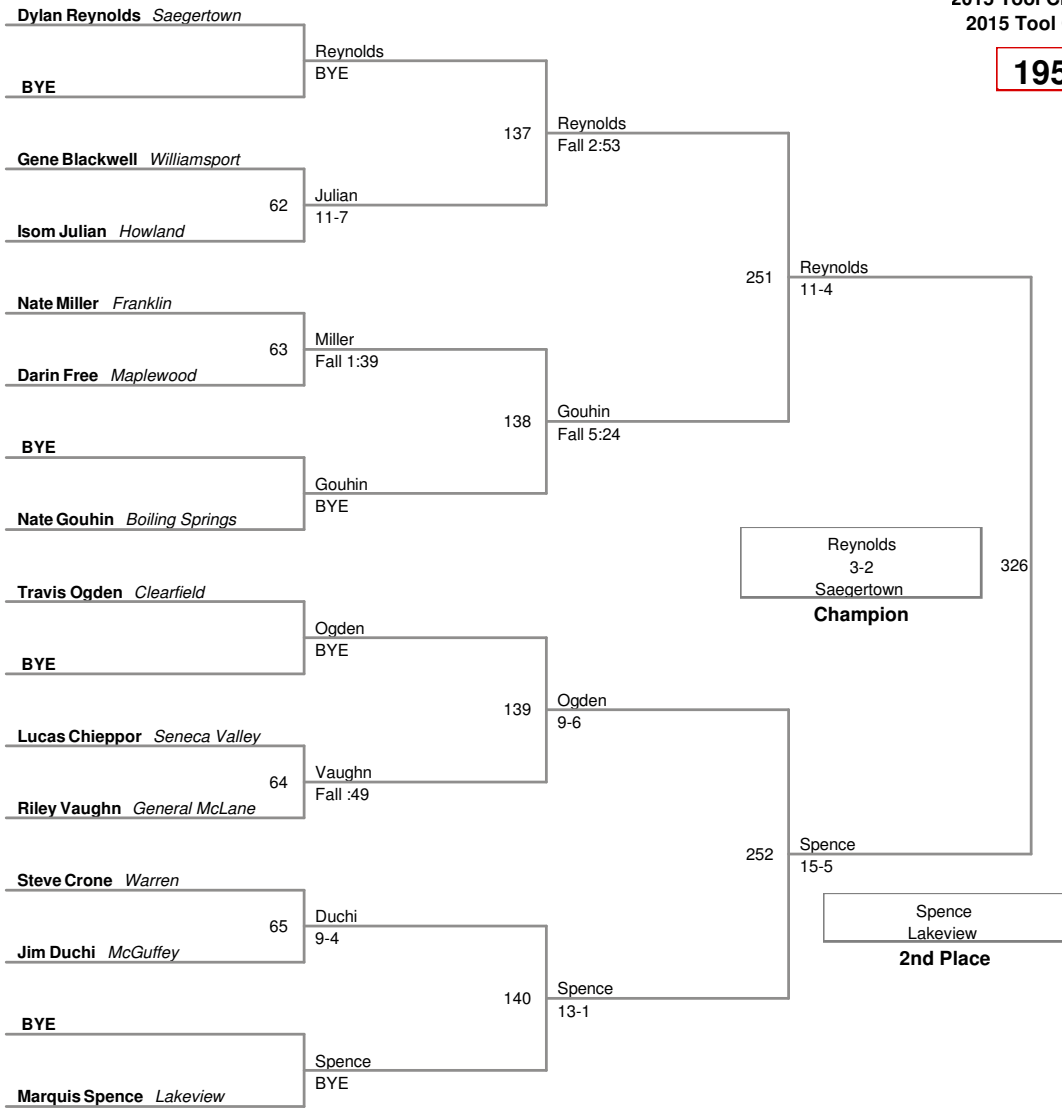

2015 Tool City Tournament
2015 Tool City Division

195 Lbs