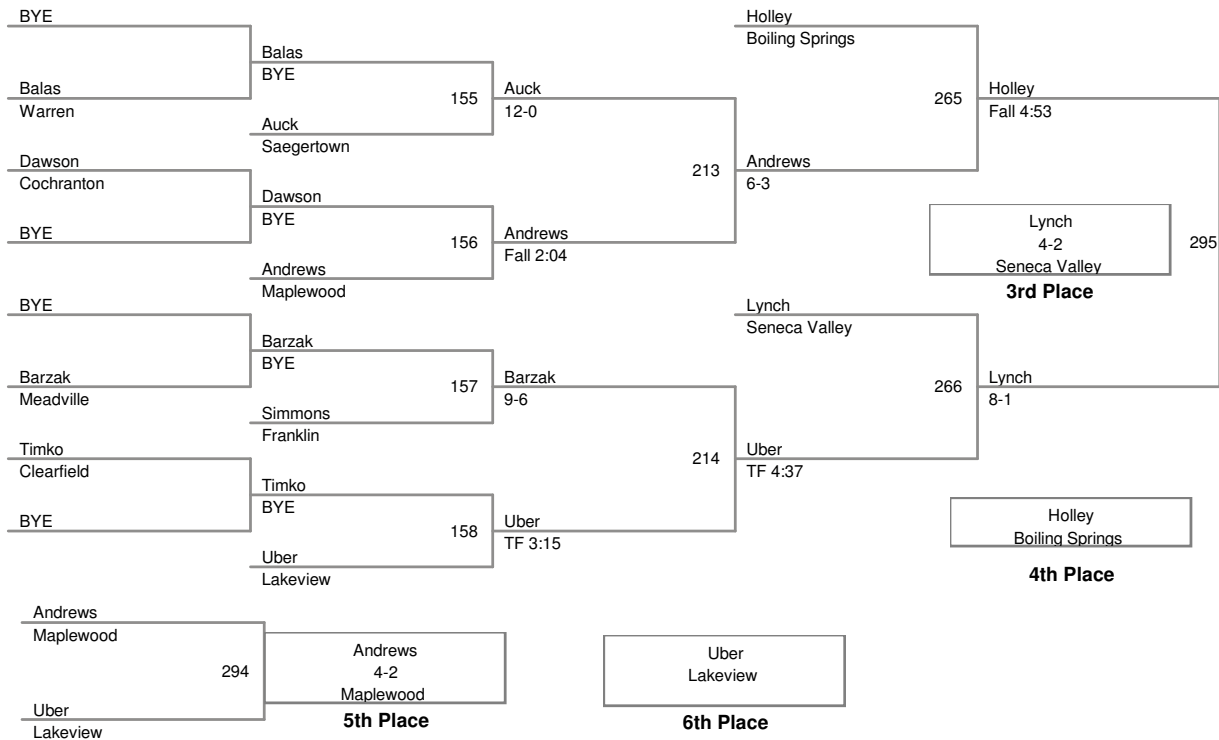

2015 Tool City Tournament
2015 Tool City Division

106 Lbs

2015 Tool City Tournament
2015 Tool City Division

113 Lbs

2015 Tool City Tournament
2015 Tool City Division

120 Lbs

2015 Tool City Tournament
2015 Tool City Division