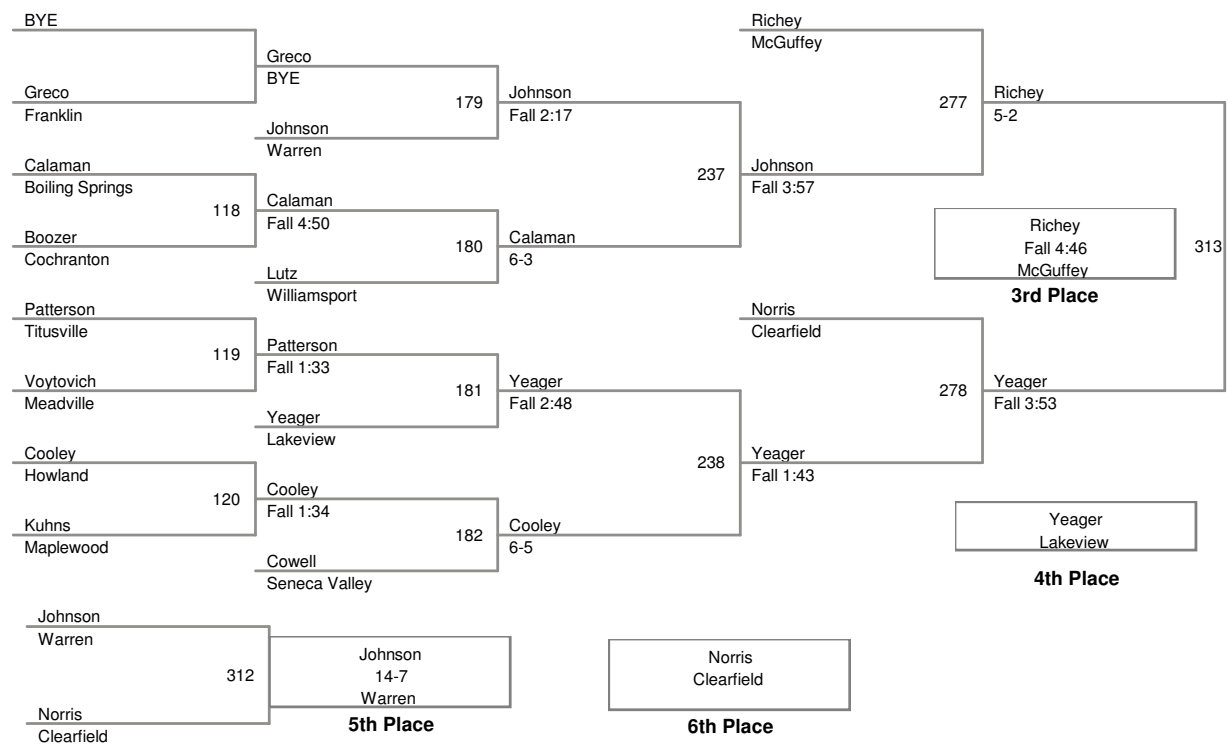

2015 Tool City Tournament
2015 Tool City Division

152 Lbs