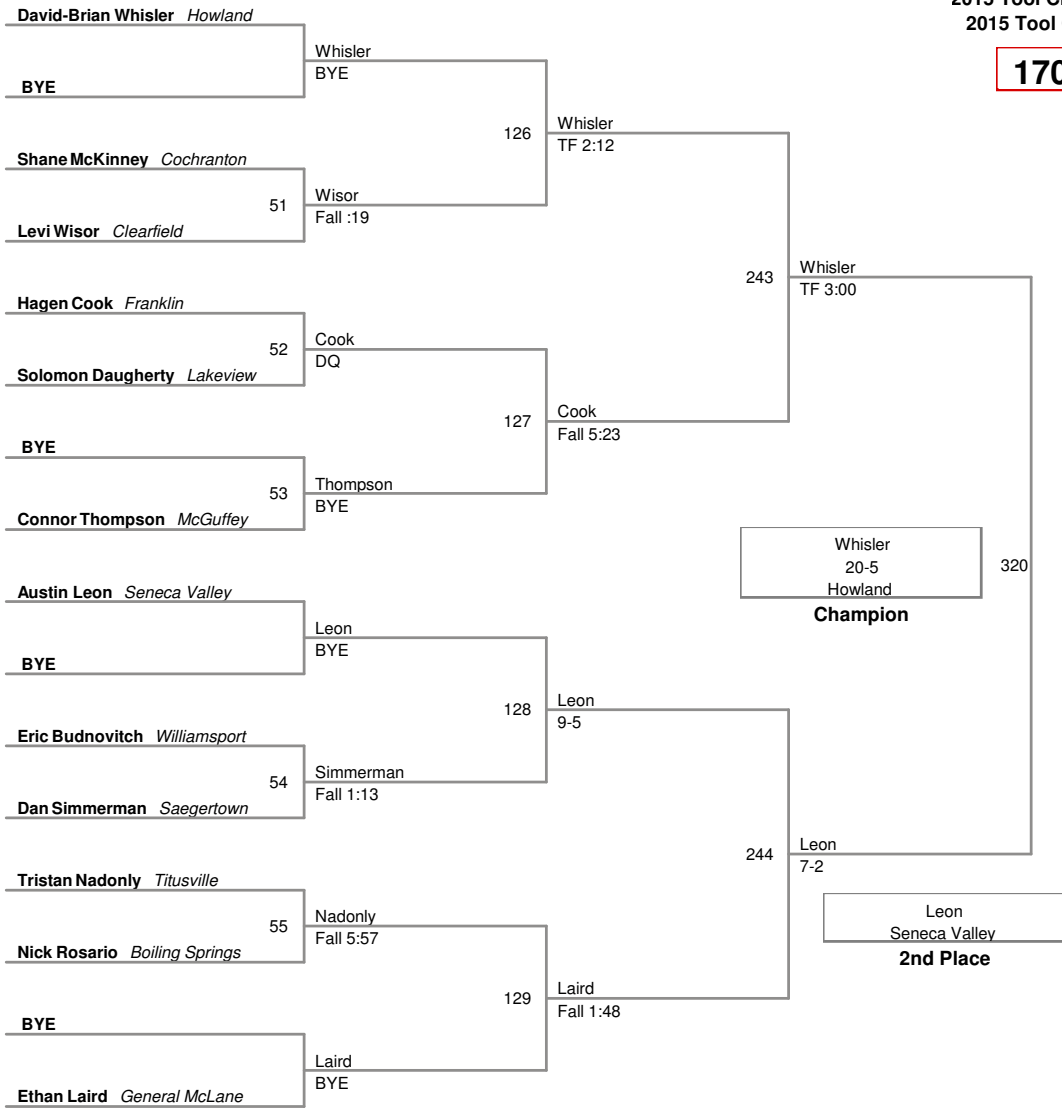

152 Lbs

2015 Tool City Tournament
2015 Tool City Division

160 Lbs

2015 Tool City Tournament
2015 Tool City Division

170 Lbs

2015 Tool City Tournament
2015 Tool City Division

182 Lbs

2015 Tool City Tournament
2015 Tool City Division