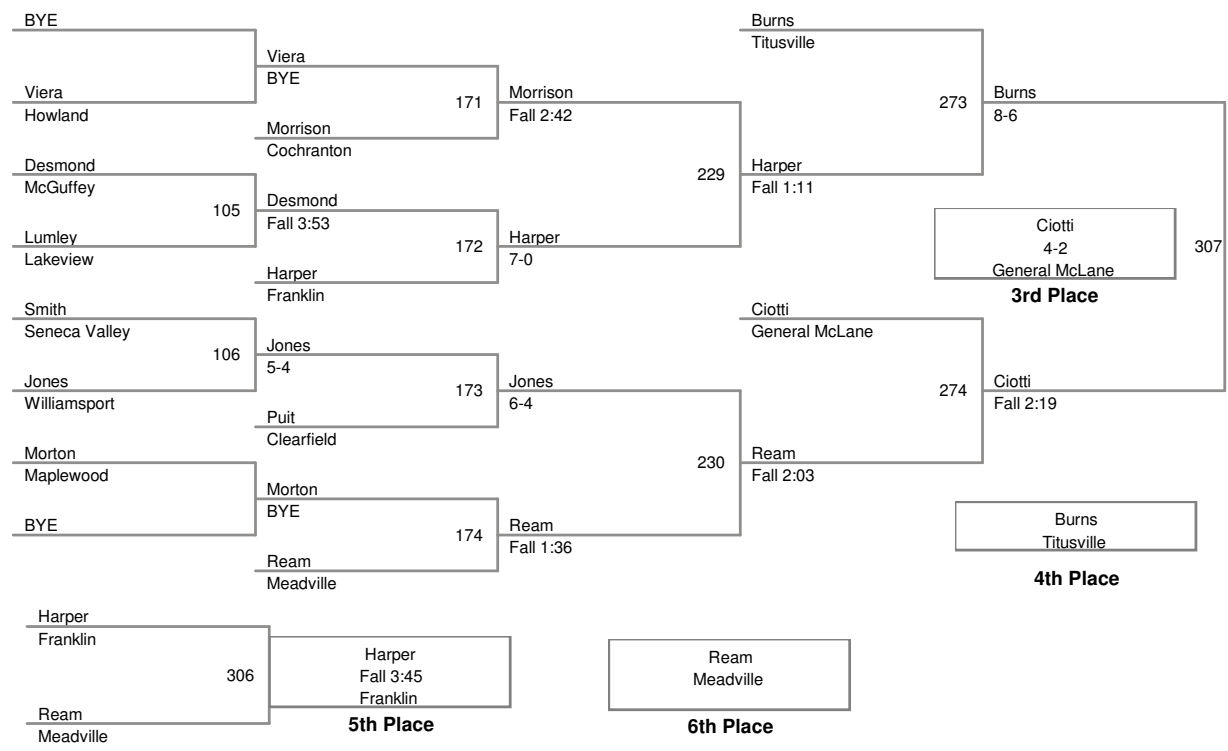

126 Lbs

2015 Tool City Tournament
2015 Tool City Division

132 Lbs

2015 Tool City Tournament
2015 Tool City Division

138 Lbs

2015 Tool City Tournament
2015 Tool City Division

145 Lbs

2015 Tool City Tournament
2015 Tool City Division