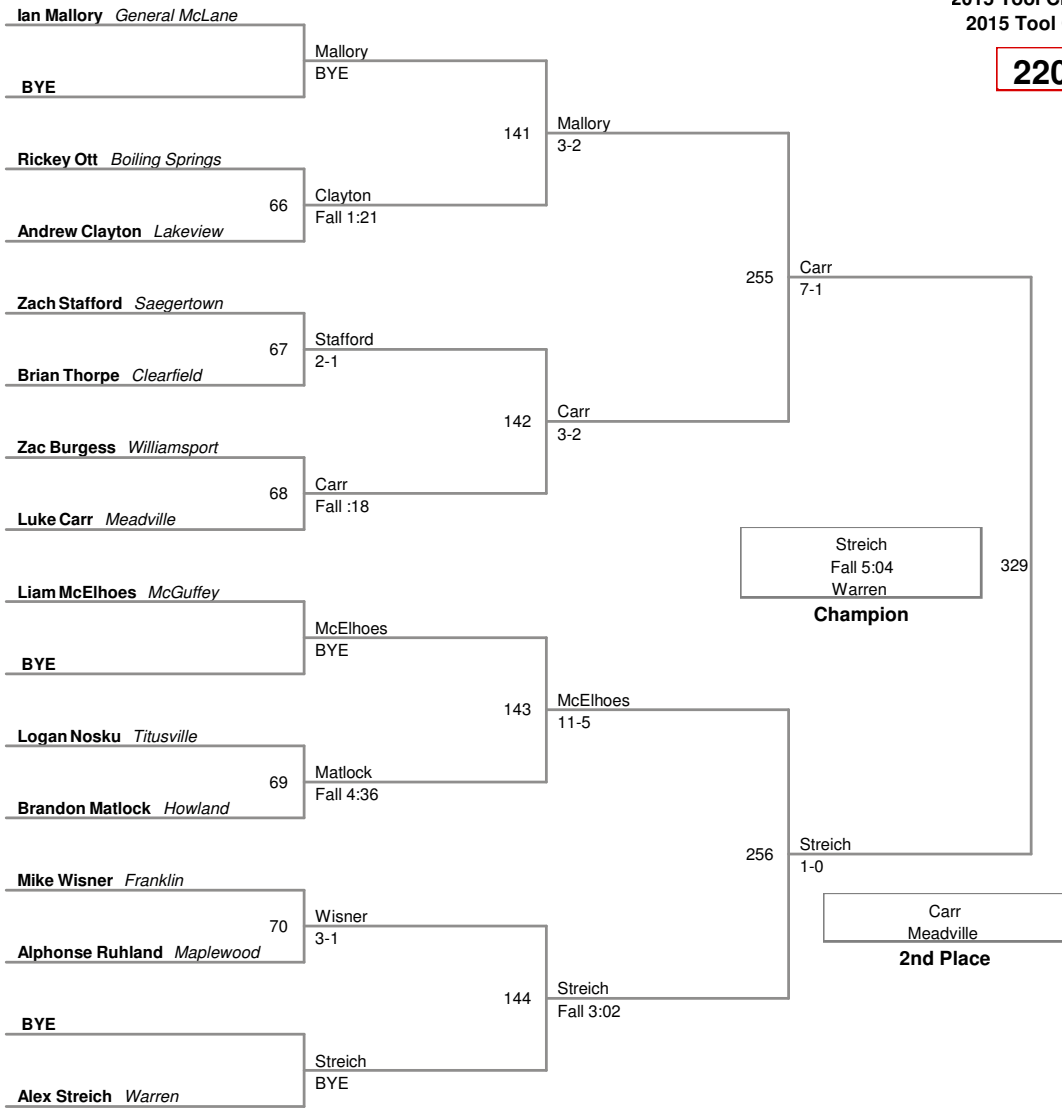

2015 Tool City Tournament
2015 Tool City Division

220 Lbs