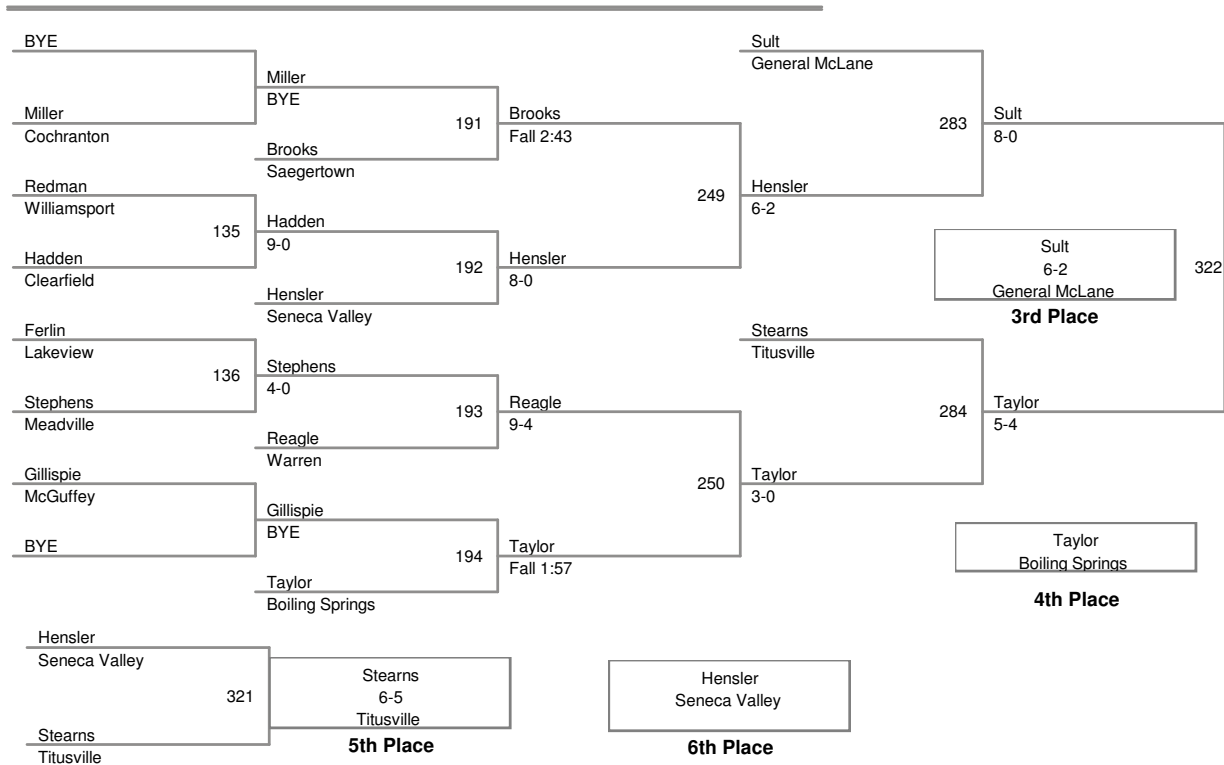

152 Lbs

2015 Tool City Tournament
2015 Tool City Division

160 Lbs

2015 Tool City Tournament
2015 Tool City Division

170 Lbs

2015 Tool City Tournament
2015 Tool City Division

182 Lbs

2015 Tool City Tournament
2015 Tool City Division